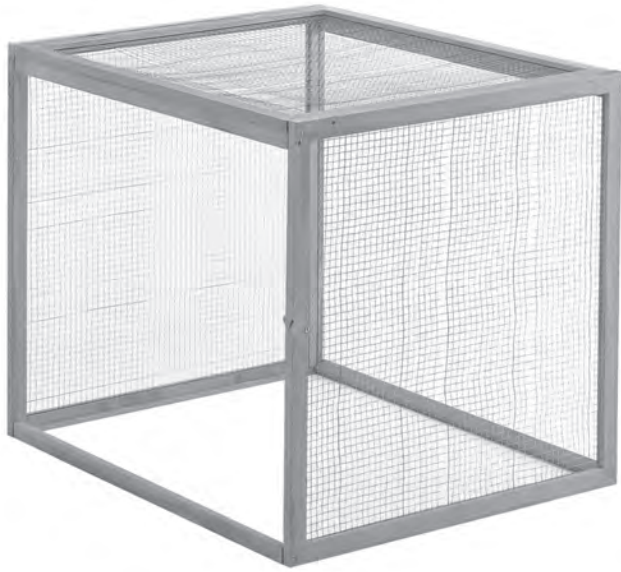

Cod. 571060
850 x 750 x 750 (AxBxC) mm

HEN PEN + HEN PEN EXTENSION