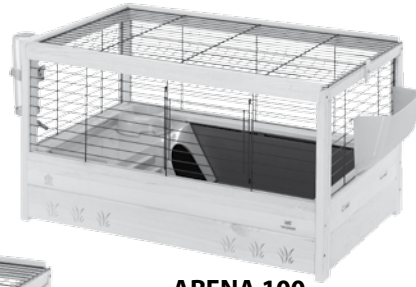

Conigliera in legno da interno
Indoor wooden rabbit hutch

Cod. 570893

820 x 520 x 455 mm

Cod. 570895

1000 x 625 x 510 mm

Cod. 570897

1250 x 645 x 510 mm

ARENA 80

ARENA 100

ARENA 120

ARENA 80

ARENA100

ARENA120

ARENA 80

ARENA100

ARENA120

x8

x1

x1

x2

x16

x12

x14

x1