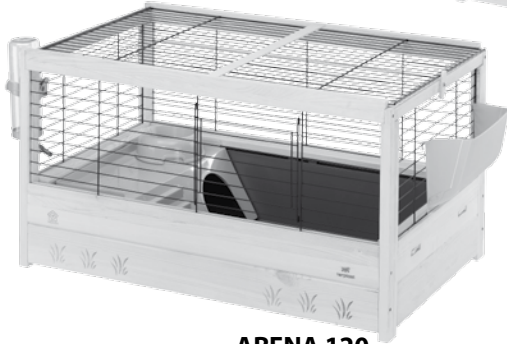

Conigliera in legno da interno
Indoor wooden rabbit hutch

Cod. 570893

820 x 520 x 455 mm

Cod. 570895

1000 x 625 x 510 mm

Cod. 570897

1250 x 645 x 510 mm

ARENA 80

ARENA 100

ARENA 120

ARENA 80

ARENA100

ARENA120

ARENA 80

ARENA100

ARENA120

x8

x1

x1

x2

x16

x12

x14

x1