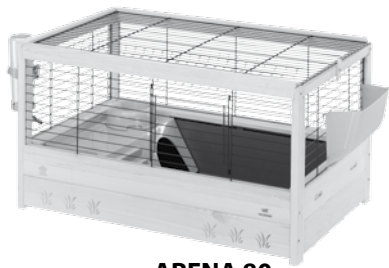

Conigliera in legno da interno
Indoor wooden rabbit hutch

Cod. 570893

820 x 520 x 455 mm

Cod. 570895

1000 x 625 x 510 mm

Cod. 570897

1250 x 645 x 510 mm

ARENA 80

ARENA 100

ARENA 120

ARENA 80

ARENA100

ARENA120

ARENA 80

ARENA100

ARENA120

x8

x1

x1

x2

x16

x12

x14

x1